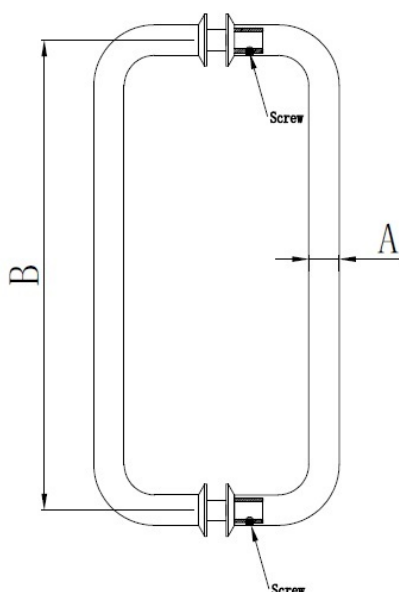

## Description:

Door Handle "Main" SS304 Polished,  $\varnothing 25 \times 330 \text{mm}$ , cc 305mm, 8-12mm Glass Thickness, Bore:  $\varnothing 12 \text{mm}$

## Item number:

17.87.090-1

Units	Box	Carton	HS Code	Barcode
Pair	1	10	8302415000	 5704866453592

Item Number	A	B	Finish
17.87.090-0	$\varnothing 25 \text{mm}$	305mm	Polished
17.87.091-0	$\varnothing 25 \text{mm}$	305mm	Brushed
17.87.094-0	$\varnothing 25 \text{mm}$	450mm	Polished
17.87.095-0	$\varnothing 25 \text{mm}$	450mm	Brushed
17.87.101-0	$\varnothing 32 \text{mm}$	600mm	Polished
17.87.102-0	$\varnothing 32 \text{mm}$	600mm	Brushed